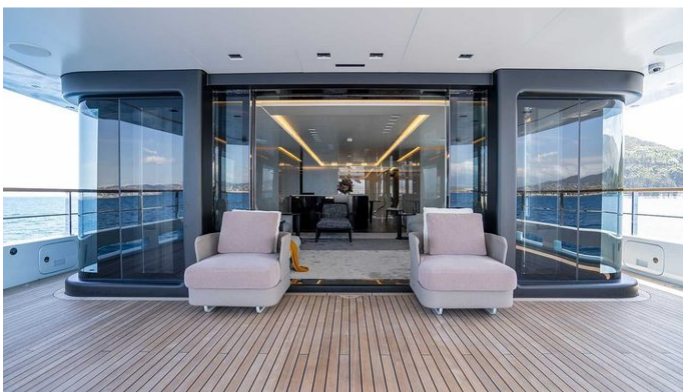

MORE PHOTOS, VIDEO OR INTERACTIVE DECK PLANS:

[CLICK HERE](#)

This document is not contractual. The yacht charters and their particulars displayed in the results above are displayed in good faith and whilst believed to be correct are not guaranteed. YachtCharterFleet.com does not warrant or assume any legal liability or responsibility for the accuracy, completeness, or usefulness of any information and/or images displayed. All information is subject to change without notice and is without warranty. Your preferred charter broker should provide you with yacht specifications, brochure and rates for your chosen dates during your charter yacht selection process. Starting prices are shown in a range of currencies for a one-week charter, unless otherwise indicated.