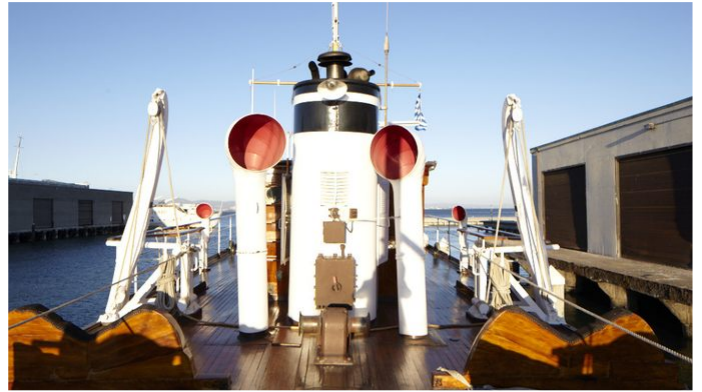

MORE PHOTOS, VIDEO OR INTERACTIVE DECK PLANS:

[CLICK HERE](#)