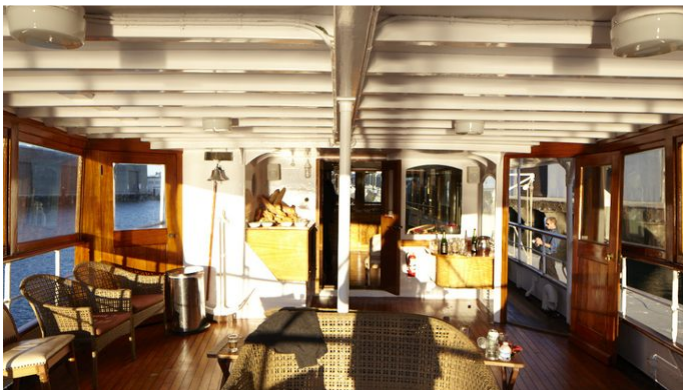

MORE PHOTOS, VIDEO OR INTERACTIVE DECK PLANS:

[CLICK HERE](#)