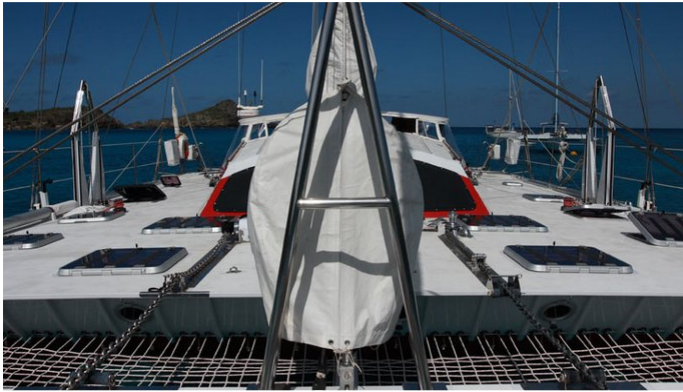

MORE PHOTOS, VIDEO OR INTERACTIVE DECK PLANS:

[CLICK HERE](#)