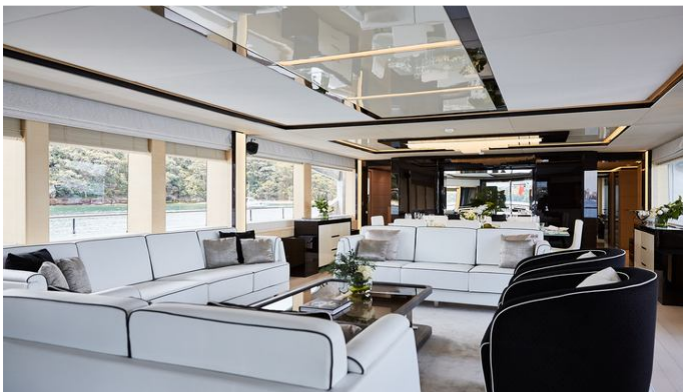

[CLICK HERE](#)

or SCAN QR CODE

MORE PHOTOS, VIDEO OR INTERACTIVE DECK PLANS:

[CLICK HERE](#)

GHOST II YACHT CHARTER

Superyacht GHOST II was built in 2016 by Gulf Craft. She is a 37.3m / 122'5 Majesty 122 motor yacht with exterior design by Gulf Craft and interior styling by Gulf Craft . Ghost II offers accommodation for up to 12 guests in 5 cabins with additional room for her crew of 6. She features a variety of amenities to ensure comfortable charter vacations, including, Air Conditioning, Deck Jacuzzi, Stabilisers underway, Stabilizers at Anchor, WiFi connection on board, Swimming Platform & Underwater Lights. She also carries an impressive collection of toys as listed below.