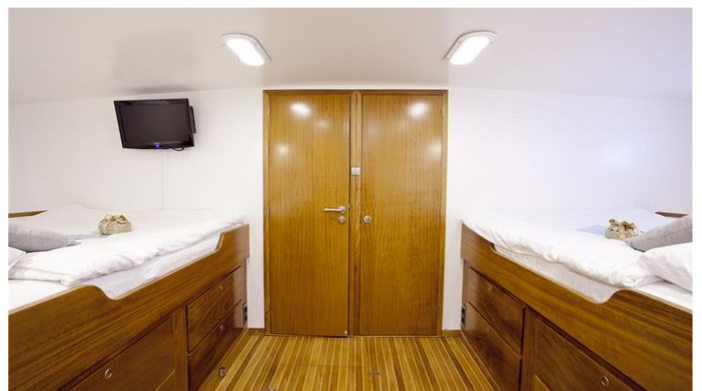

REFIT
2010

ACCOMMODATION

GUESTS	CABINS	CREW
8	3	3

CABIN CONFIGURATION

1 Master 2 Double

CHARTER RATES

Details correct as of 12 May, 2024

FOR MORE INFORMATION:

[CLICK HERE](#)

or SCAN QR CODE

MORE PHOTOS, VIDEO OR INTERACTIVE DECK PLANS:

[CLICK HERE](#)

SPOOM YACHT CHARTER

Superyacht SPOOM was built in 1962 by Gideon Shipyards. She is a 24m / 78'9 Custom motor yacht with exterior design by . Spoom offers accommodation for up to 8 guests in 3 cabins with additional room for her crew of 3. She features a variety of amenities to ensure comfortable charter vacations. She also carries an impressive collection of toys as listed below.

SPOOM AMENITIES & TOYS

Wi-Fi

Air Conditioning

For a full up-to-date list of leisure facilities or amenities onboard Motor Yacht Spoom please contact your Yacht Charter Broker prior to booking your vacation. If there is a particular water toy that you would like, but it is not listed, then it may be possible to rent this equipment for you.