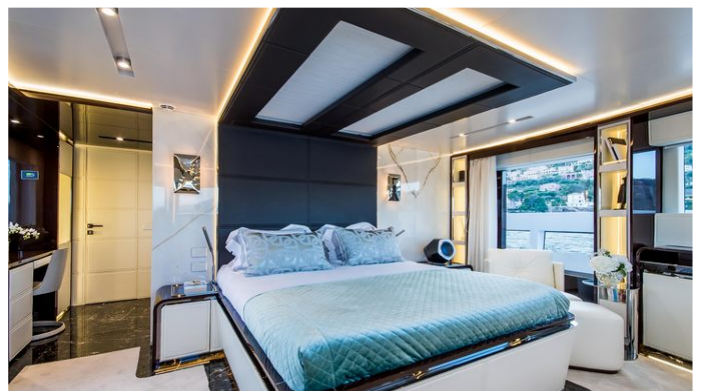

MORE PHOTOS, VIDEO OR INTERACTIVE DECK PLANS:

[CLICK HERE](#)

This document is not contractual. The yacht charters and their particulars displayed in the results above are displayed in good faith and whilst believed to be correct are not guaranteed. YachtCharterFleet.com does not warrant or assume any legal liability or responsibility for the accuracy, completeness, or usefulness of any information and/or images displayed. All information is subject to change without notice and is without warranty. Your preferred charter broker should provide you with yacht specifications, brochure and rates for your chosen dates during your charter yacht selection process. Starting prices are shown in a range of currencies for a one-week charter, unless otherwise indicated.