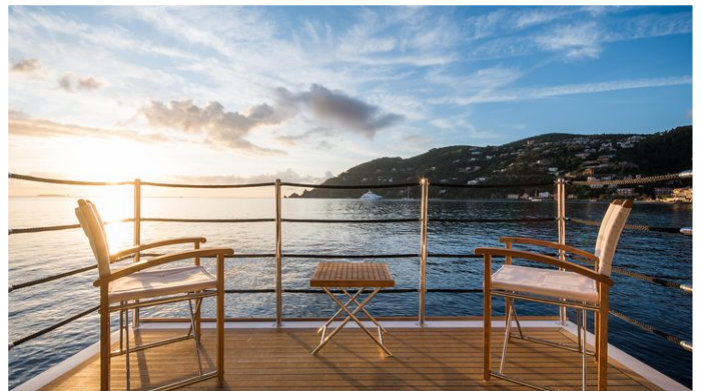

MORE PHOTOS, VIDEO OR INTERACTIVE DECK PLANS:

[CLICK HERE](#)

This document is not contractual. The yacht charters and their particulars displayed in the results above are displayed in good faith and whilst believed to be correct are not guaranteed. YachtCharterFleet.com does not warrant or assume any legal liability or responsibility for the accuracy, completeness, or usefulness of any information and/or images displayed. All information is subject to change without notice and is without warranty. Your preferred charter broker should provide you with yacht specifications, brochure and rates for your chosen dates during your charter yacht selection process. Starting prices are shown in a range of currencies for a one-week charter, unless otherwise indicated.