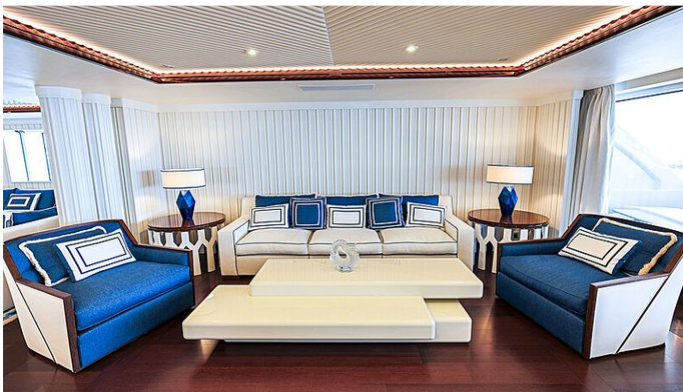

MORE PHOTOS, VIDEO OR INTERACTIVE DECK PLANS:

[CLICK HERE](#)

This document is not contractual. The yacht charters and their particulars displayed in the results above are displayed in good faith and whilst believed to be correct are not guaranteed. YachtCharterFleet.com does not warrant or assume any legal liability or responsibility for the accuracy, completeness, or usefulness of any information and/or images displayed. All information is subject to change without notice and is without warranty. Your preferred charter broker should provide you with yacht specifications, brochure and rates for your chosen dates during your charter yacht selection process. Starting prices are shown in a range of currencies for a one-week charter, unless otherwise indicated.