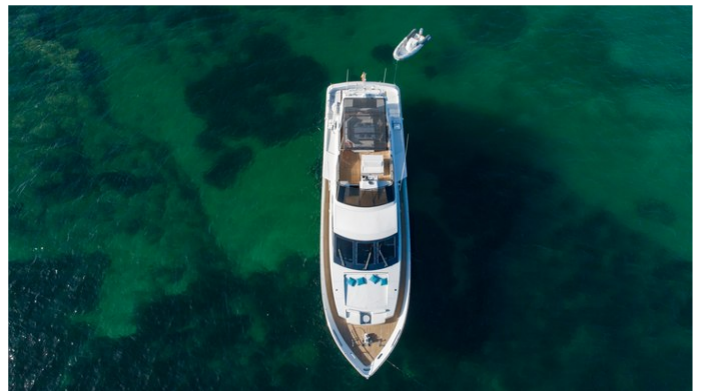

MORE PHOTOS, VIDEO OR INTERACTIVE DECK PLANS:

[CLICK HERE](#)

This document is not contractual. The yacht charters and their particulars displayed in the results above are displayed in good faith and whilst believed to be correct are not guaranteed. YachtCharterFleet.com does not warrant or assume any legal liability or responsibility for the accuracy, completeness, or usefulness of any information and/or images displayed. All information is subject to change without notice and is without warranty. Your preferred charter broker should provide you with yacht specifications, brochure and rates for your chosen dates during your charter yacht selection process. Starting prices are shown in a range of currencies for a one-week charter, unless otherwise indicated.