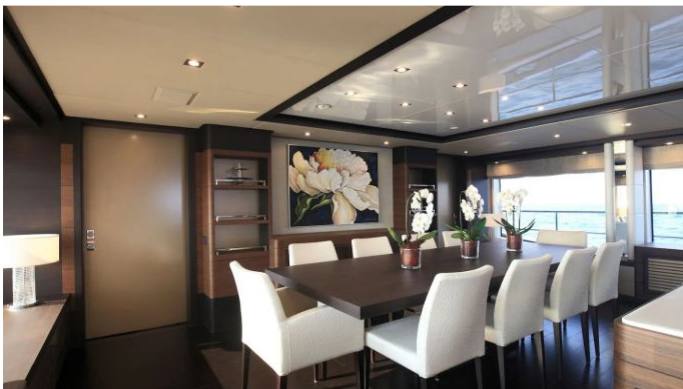

MORE PHOTOS, VIDEO OR INTERACTIVE DECK PLANS:

[CLICK HERE](#)