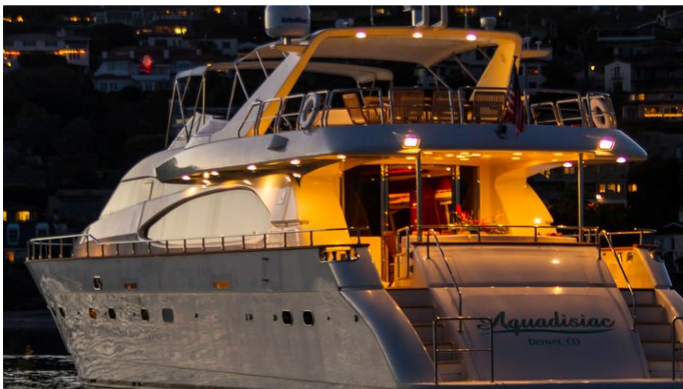

MORE PHOTOS, VIDEO OR INTERACTIVE DECK PLANS:

[CLICK HERE](#)