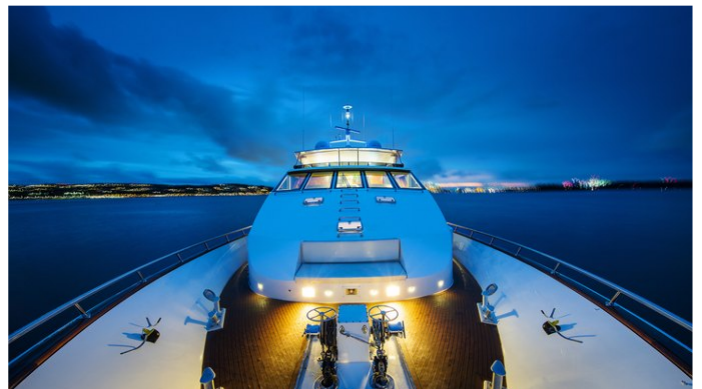

CORROBOREE

Yacht Charter Details for 'Corroboree', the 33.2m Superyacht built by Lloyds Ships

SPECIFICATIONS

LENGTH
33.2m / 108'11

BEAM DRAFT
7.5m / 24'7 3.2m / 10'6

YEAR REFIT
1988 2018

CRUISING SPEED
13 Knots

ACCOMMODATION

GUESTS CABINS CREW
12 5 6

CABIN CONFIGURATION

1 Master 1 VIP
3 Double

CHARTER RATES

SUMMER
from
\$60,000 / week + expenses

WINTER
from
\$60,000 / week + expenses

Details correct as of 10 May, 2024

FOR MORE INFORMATION:

[CLICK HERE](#)

or SCAN QR CODE

MORE PHOTOS, VIDEO OR INTERACTIVE DECK PLANS:

[CLICK HERE](#)

CORROBOREE YACHT CHARTER

Superyacht CORROBOREE was built in 1988 by Lloyds Ships. She is a 33.2m / 108'11 motor yacht with exterior design by Fratelli Benetti . Corroboree offers accommodation for up to 12 guests in 5 cabins with additional room for her crew of 6. She features a variety of amenities to ensure comfortable charter vacations, including, Air Conditioning, Stabilizers at Anchor, Stabilisers underway & Swimming Platform. She also carries an impressive collection of toys as listed below.

CORROBOREE AMENITIES & TOYS

Stabilizers Underway

Wi-Fi

Swimming Platform

At-Anchor Stabilizers

Air Conditioning

For a full up-to-date list of leisure facilities or amenities onboard Motor Yacht Corroboree please contact your Yacht Charter Broker prior to booking your vacation. If there is a particular water toy that you would like, but it is not listed, then it may be possible to rent this equipment for you.