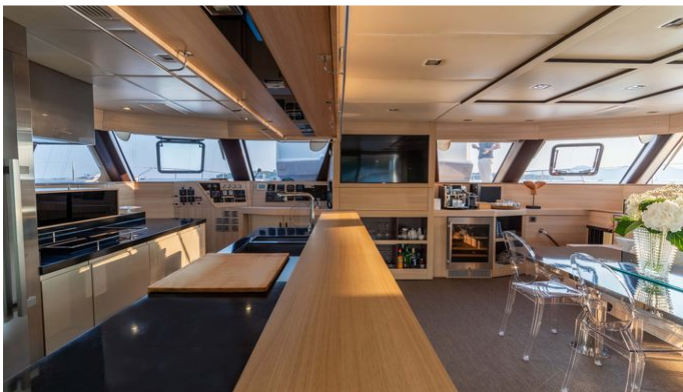

Details correct as of 10 May, 2024

FOR MORE INFORMATION:

[CLICK HERE](#)

or SCAN QR CODE

MORE PHOTOS, VIDEO OR INTERACTIVE DECK PLANS:

[CLICK HERE](#)

SEAZEN II YACHT CHARTER

Superyacht SEAZEN II was built in 2008 by Sunreef Yachts. She is a 21.41m / 70'3 Sunreef 70 sail yacht with exterior design by and interior styling by Sunreef Yachts . Seazen II offers accommodation for up to 9 guests in 4 cabins with additional room for her crew of 3. She features a variety of amenities to ensure comfortable charter vacations, including, Air Conditioning & WiFi connection on board. She also carries an impressive collection of toys as listed below.

SEAZEN II AMENITIES & TOYS

Wi-Fi

Air Conditioning

Satellite TV

For a full up-to-date list of leisure facilities or amenities onboard Sail Yacht Seazen II please contact your Yacht Charter Broker prior to booking your vacation. If there is a particular water toy that you would like, but it is not listed, then it may be possible to rent this equipment for you.