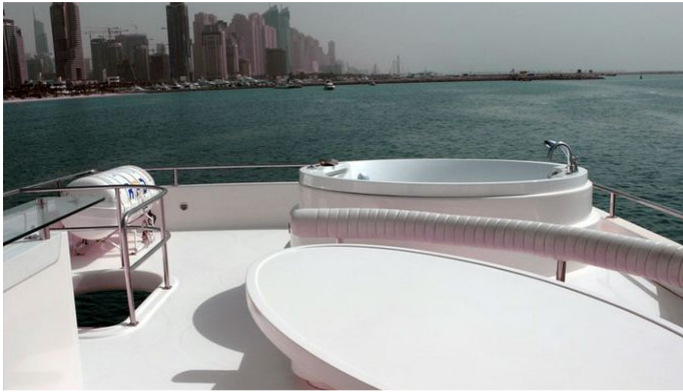

Details correct as of 10 May, 2024

FOR MORE INFORMATION:

[CLICK HERE](#)

or SCAN QR CODE

MORE PHOTOS, VIDEO OR INTERACTIVE DECK PLANS:

[CLICK HERE](#)

DURETTI 85 YACHT CHARTER

Superyacht DURETTI 85 was built in 2007 by Duretti. She is a 25.9m / 85' Duretti 85 motor yacht with exterior design by . Duretti 85 offers accommodation for up to 6 guests in 3 cabins with additional room for her crew of 2. She features a variety of amenities to ensure comfortable charter vacations. She also carries an impressive collection of toys as listed below.

DURETTI 85 AMENITIES & TOYS

For a full up-to-date list of leisure facilities or amenities onboard Motor Yacht Duretti 85 please contact your Yacht Charter Broker prior to booking your vacation. If there is a particular water toy that you would like, but it is not listed, then it may be possible to rent this equipment for you.