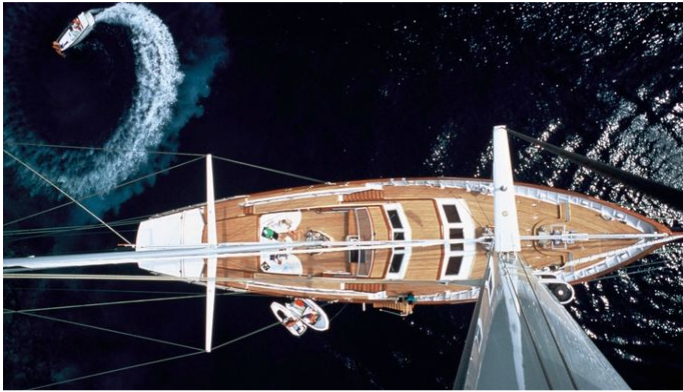

MORE PHOTOS, VIDEO OR INTERACTIVE DECK PLANS:

[CLICK HERE](#)

This document is not contractual. The yacht charters and their particulars displayed in the results above are displayed in good faith and whilst believed to be correct are not guaranteed. YachtCharterFleet.com does not warrant or assume any legal liability or responsibility for the accuracy, completeness, or usefulness of any information and/or images displayed. All information is subject to change without notice and is without warranty. Your preferred charter broker should provide you with yacht specifications, brochure and rates for your chosen dates during your charter yacht selection process. Starting prices are shown in a range of currencies for a one-week charter, unless otherwise indicated.