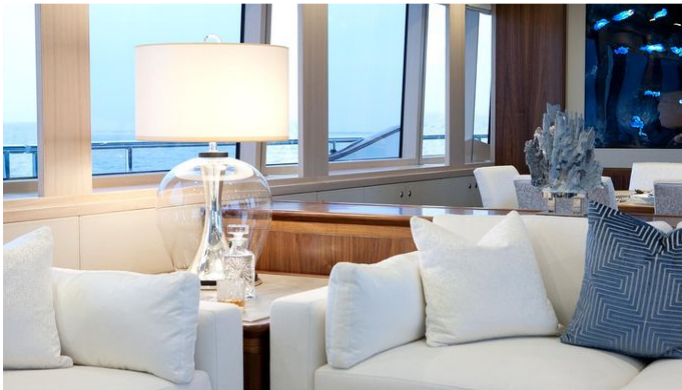

MORE PHOTOS, VIDEO OR INTERACTIVE DECK PLANS:

[CLICK HERE](#)