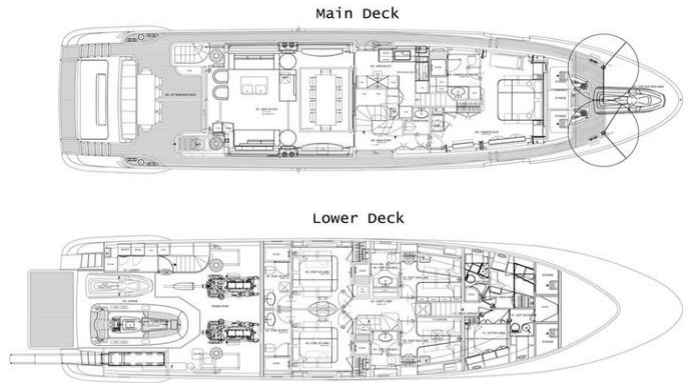

Yacht Charter Fleet

THE SMARTEST WAY TO SEARCH

SUN DECK

WHEELHOUSE

OCEAN DRIVE

Yacht Charter Details for 'Ocean Drive', the 28.5m Superyacht built by Benetti

SPECIFICATIONS

LENGTH
28.5m / 93'6

BEAM DRAFT
7.03m / 23'1 1.98m / 6'6

YEAR REFIT
2012 2020

CRUISING SPEED
11 Knots

ACCOMMODATION

GUESTS CABINS CREW
8 **5** **5**

CABIN CONFIGURATION

1 Master 2 VIP
2 Twin

CHARTER RATES

SUMMER
from
€78,000 / week + expenses

WINTER
from
€78,000 / week + expenses

Details correct as of 21 May, 2024

FOR MORE INFORMATION:

[CLICK HERE](#)

or SCAN QR CODE

MORE PHOTOS, VIDEO OR INTERACTIVE DECK PLANS:

[CLICK HERE](#)

OCEAN DRIVE YACHT CHARTER

Superyacht OCEAN DRIVE was built in 2012 by Benetti. She is a 28.5m / 93'6 Delfino 93' motor yacht with exterior design by Stefano Righini and interior styling by Carlo Galeazzi . Ocean Drive offers accommodation for up to 8 guests in 5 cabins with additional room for her crew of 5. She features a variety of amenities to ensure comfortable charter vacations, including, Hydraulic Swim Platform, Sun Deck, Sunpads, Underwater Lights, Air Conditioning, Deck Jacuzzi, Stabilisers underway, Stabilizers at Anchor & WiFi connection on board. She also carries an impressive collection of toys as listed below.