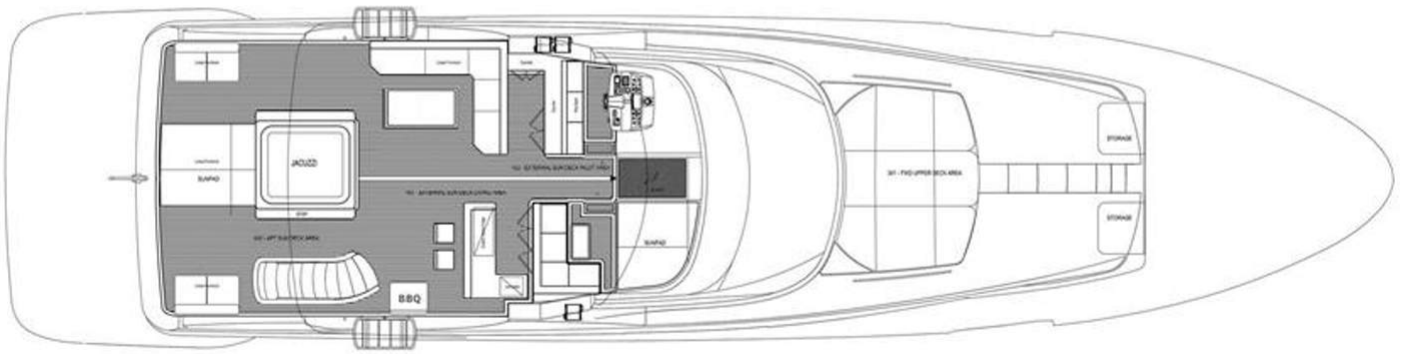

Yacht Charter Fleet

THE SMARTEST WAY TO SEARCH

SUN DECK

WHEELHOUSE

OCEAN DRIVE

Yacht Charter Details for 'Ocean Drive', the 28.5m Superyacht built by Benetti

SPECIFICATIONS

LENGTH
28.5m / 93'6

BEAM DRAFT
7.03m / 23'1 1.98m / 6'6

YEAR REFIT
2012 2020

CRUISING SPEED
11 Knots

ACCOMMODATION

GUESTS CABINS CREW
8 **5** **5**

CABIN CONFIGURATION

1 Master 2 VIP
2 Twin

CHARTER RATES

[CLICK HERE](#)

OCEAN DRIVE YACHT CHARTER

Superyacht OCEAN DRIVE was built in 2012 by Benetti. She is a 28.5m / 93'6 Delfino 93' motor yacht with exterior design by Stefano Righini and interior styling by Carlo Galeazzi . Ocean Drive offers accommodation for up to 8 guests in 5 cabins with additional room for her crew of 5. She features a variety of amenities to ensure comfortable charter vacations, including, Hydraulic Swim Platform, Sun Deck, Sunpads, Underwater Lights, Air Conditioning, Deck Jacuzzi, Stabilisers underway, Stabilizers at Anchor & WiFi connection on board. She also carries an impressive collection of toys as listed below.