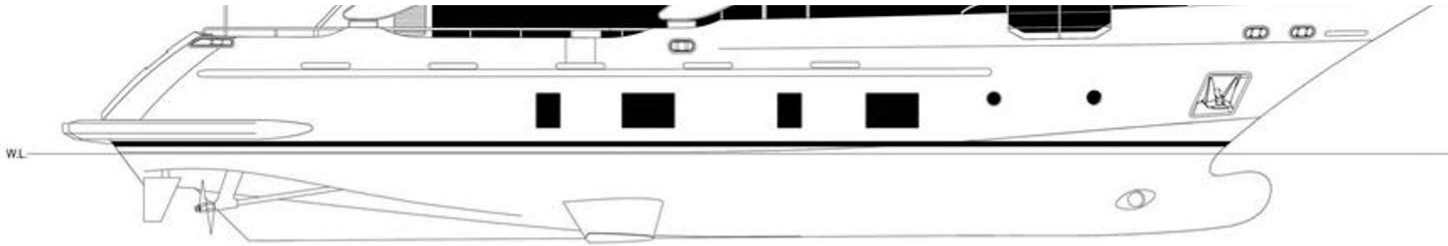

Yacht Charter Fleet

THE SMARTEST WAY TO SEARCH

SUN DECK

WHEELHOUSE

OCEAN DRIVE

Yacht Charter Details for 'Ocean Drive', the 28.5m Superyacht built by Benetti

SPECIFICATIONS

LENGTH
28.5m / 93'6

BEAM DRAFT
7.03m / 23'1 1.98m / 6'6

YEAR REFIT
2012 2020

CRUISING SPEED
11 Knots

ACCOMMODATION

GUESTS CABINS CREW
8 **5** **5**

CABIN CONFIGURATION

1 Master 2 VIP
2 Twin

CHARTER RATES

[CLICK HERE](#)

OCEAN DRIVE YACHT CHARTER

Superyacht OCEAN DRIVE was built in 2012 by Benetti. She is a 28.5m / 93'6 Delfino 93' motor yacht with exterior design by Stefano Righini and interior styling by Carlo Galeazzi . Ocean Drive offers accommodation for up to 8 guests in 5 cabins with additional room for her crew of 5. She features a variety of amenities to ensure comfortable charter vacations, including, Hydraulic Swim Platform, Sun Deck, Sunpads, Underwater Lights, Air Conditioning, Deck Jacuzzi, Stabilisers underway, Stabilizers at Anchor & WiFi connection on board. She also carries an impressive collection of toys as listed below.