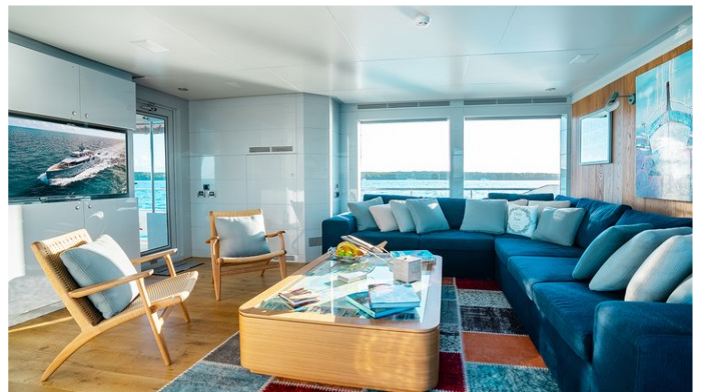

MORE PHOTOS, VIDEO OR INTERACTIVE DECK PLANS:

[CLICK HERE](#)

This document is not contractual. The yacht charters and their particulars displayed in the results above are displayed in good faith and whilst believed to be correct are not guaranteed. YachtCharterFleet.com does not warrant or assume any legal liability or responsibility for the accuracy, completeness, or usefulness of any information and/or images displayed. All information is subject to change without notice and is without warranty. Your preferred charter broker should provide you with yacht specifications, brochure and rates for your chosen dates during your charter yacht selection process. Starting prices are shown in a range of currencies for a one-week charter, unless otherwise indicated.