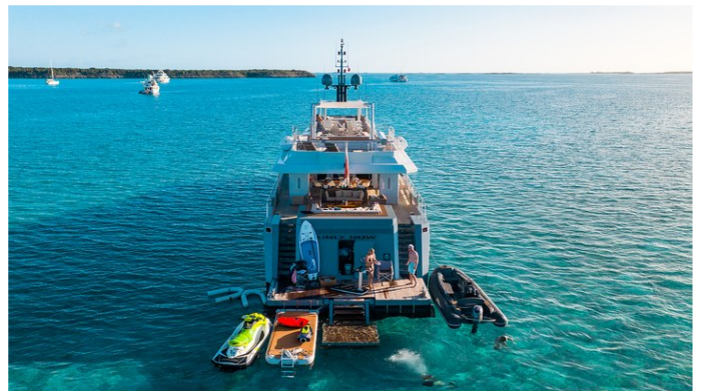

MORE PHOTOS, VIDEO OR INTERACTIVE DECK PLANS:

[CLICK HERE](#)

This document is not contractual. The yacht charters and their particulars displayed in the results above are displayed in good faith and whilst believed to be correct are not guaranteed. YachtCharterFleet.com does not warrant or assume any legal liability or responsibility for the accuracy, completeness, or usefulness of any information and/or images displayed. All information is subject to change without notice and is without warranty. Your preferred charter broker should provide you with yacht specifications, brochure and rates for your chosen dates during your charter yacht selection process. Starting prices are shown in a range of currencies for a one-week charter, unless otherwise indicated.