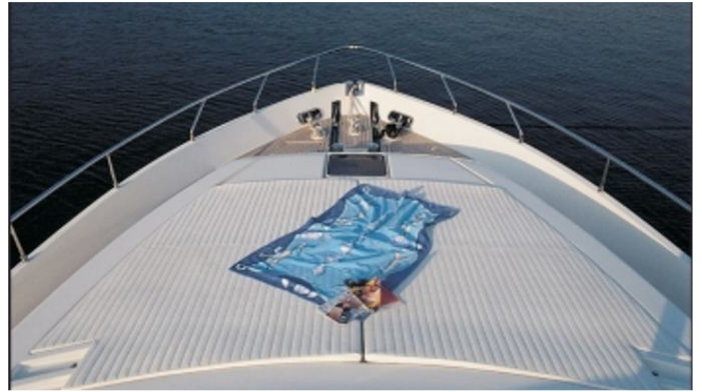

GEEPEE

Yacht Charter Details for 'Geepee', the 24.5m Superyacht built by Ferretti Yachts

SPECIFICATIONS

LENGTH
24.5m / 80'5

BEAM
6m / 19'8

DRAFT
1.83m / 6'

YEAR
2001

REFIT
2014

CRUISING SPEED
24 Knots

ACCOMMODATION

GUESTS	CABINS	CREW
10	4	5

CABIN CONFIGURATION

1 Master	1 VIP
2 Twin	2 Pullman

CHARTER RATES

SUMMER
from
€25,000 / week + expenses

WINTER
from
€25,000 / week + expenses

Details correct as of 13 May, 2024

FOR MORE INFORMATION:

[CLICK HERE](#)

or SCAN QR CODE

MORE PHOTOS, VIDEO OR INTERACTIVE DECK PLANS:

[CLICK HERE](#)

GEEPEE YACHT CHARTER

Superyacht GEEPEE was built in 2001 by Ferretti Yachts. She is a 24.5m / 80'5 Ferretti 80 motor yacht with exterior design by Ferretti Yachts and interior styling by Zuccon . GEEPEE offers accommodation for up to 10 guests in 4 cabins with additional room for her crew of 5. She features a variety of amenities to ensure comfortable charter vacations, including, Air Conditioning & WiFi connection on board. She also carries an impressive collection of toys as listed below.

GEEPEE AMENITIES & TOYS

Wi-Fi

At-Anchor Stabilizers

Air Conditioning

For a full up-to-date list of leisure facilities or amenities onboard Motor Yacht GEEPEE please contact your Yacht Charter Broker prior to booking your vacation. If there is a particular water toy that you would like, but it is not listed, then it may be possible to rent this equipment for you.