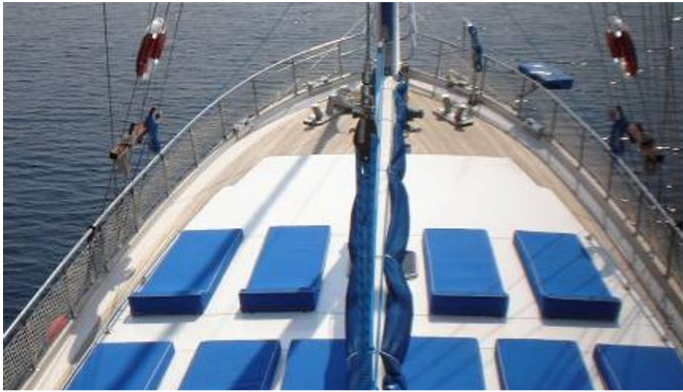

MORE PHOTOS, VIDEO OR INTERACTIVE DECK PLANS:

[CLICK HERE](#)