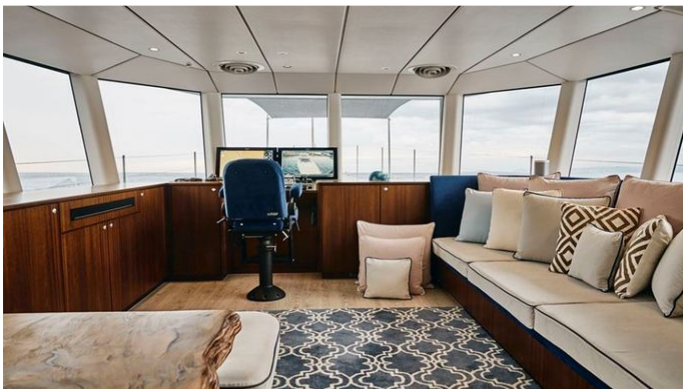

MORE PHOTOS, VIDEO OR INTERACTIVE DECK PLANS:

[CLICK HERE](#)