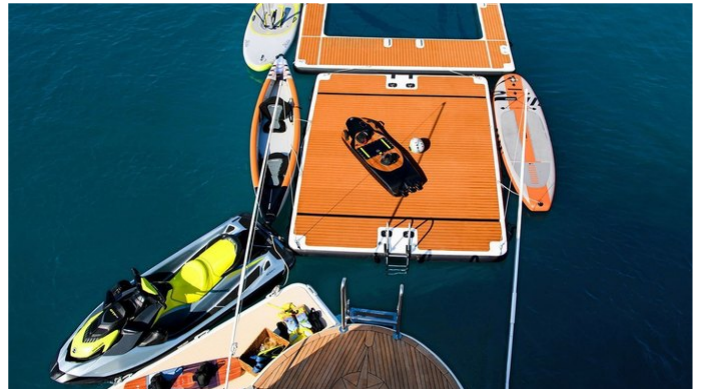

MORE PHOTOS, VIDEO OR INTERACTIVE DECK PLANS:

[CLICK HERE](#)

This document is not contractual. The yacht charters and their particulars displayed in the results above are displayed in good faith and whilst believed to be correct are not guaranteed. YachtCharterFleet.com does not warrant or assume any legal liability or responsibility for the accuracy, completeness, or usefulness of any information and/or images displayed. All information is subject to change without notice and is without warranty. Your preferred charter broker should provide you with yacht specifications, brochure and rates for your chosen dates during your charter yacht selection process. Starting prices are shown in a range of currencies for a one-week charter, unless otherwise indicated.