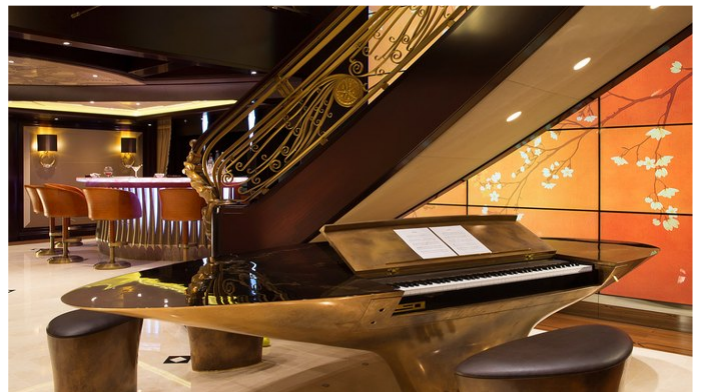

MORE PHOTOS, VIDEO OR INTERACTIVE DECK PLANS:

[CLICK HERE](#)

This document is not contractual. The yacht charters and their particulars displayed in the results above are displayed in good faith and whilst believed to be correct are not guaranteed. YachtCharterFleet.com does not warrant or assume any legal liability or responsibility for the accuracy, completeness, or usefulness of any information and/or images displayed. All information is subject to change without notice and is without warranty. Your preferred charter broker should provide you with yacht specifications, brochure and rates for your chosen dates during your charter yacht selection process. Starting prices are shown in a range of currencies for a one-week charter, unless otherwise indicated.