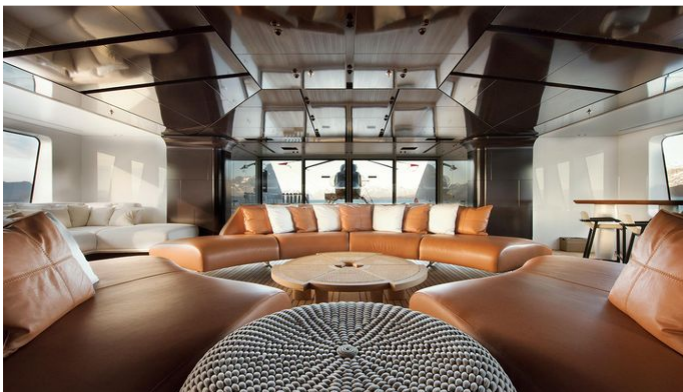

MORE PHOTOS, VIDEO OR INTERACTIVE DECK PLANS:

[CLICK HERE](#)

This document is not contractual. The yacht charters and their particulars displayed in the results above are displayed in good faith and whilst believed to be correct are not guaranteed. YachtCharterFleet.com does not warrant or assume any legal liability or responsibility for the accuracy, completeness, or usefulness of any information and/or images displayed. All information is subject to change without notice and is without warranty. Your preferred charter broker should provide you with yacht specifications, brochure and rates for your chosen dates during your charter yacht selection process. Starting prices are shown in a range of currencies for a one-week charter, unless otherwise indicated.