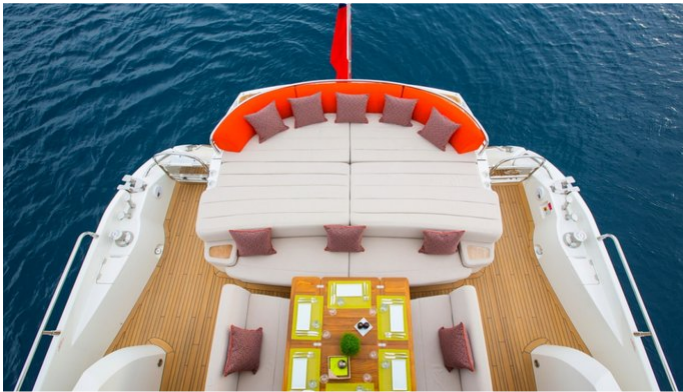

MORE PHOTOS, VIDEO OR INTERACTIVE DECK PLANS:

[CLICK HERE](#)