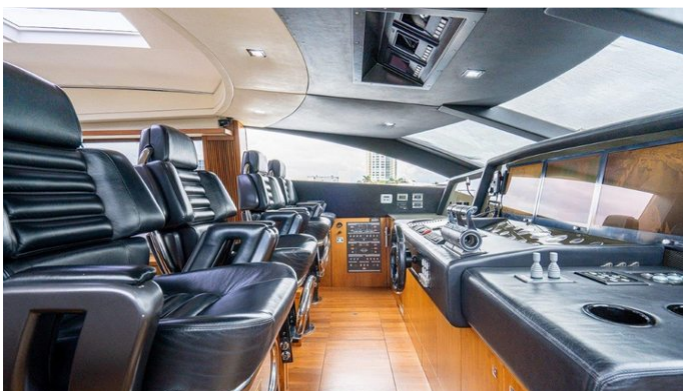

GUESTS	CABINS	CREW
8	4	4

CABIN CONFIGURATION

1 Master	1 VIP
1 Triple	1 Twin

CHARTER RATES

SUMMER
from
\$55,000 / week + expenses

WINTER
from
\$55,000 / week + expenses

Not for charter to U.S. residents
while in U.S. waters

Details correct as of 14 May, 2024

FOR MORE INFORMATION:

[CLICK HERE](#)

or SCAN QR CODE

MORE PHOTOS, VIDEO OR INTERACTIVE DECK PLANS:

[CLICK HERE](#)

SKY FALL YACHT CHARTER

Superyacht SKY FALL was built in 2007 by Sunseeker. She is a 32.92m / 108' Predator 108 motor yacht with exterior design by Sunseeker and interior styling by Sunseeker. Sky Fall offers accommodation for up to 8 guests in 4 cabins with additional room for her crew of 4. She features a variety of amenities to ensure comfortable charter vacations, including, Air Conditioning, WiFi connection on board, Underwater Lights & Foredeck Seating & Table. She also carries an impressive collection of toys as listed below.

SKY FALL AMENITIES & TOYS

For a full up-to-date list of leisure facilities or amenities onboard Motor Yacht Sky Fall please contact your Yacht Charter Broker prior to booking your vacation. If there is a particular water toy that you would like, but it is not listed, then it may be possible to rent this equipment for you.