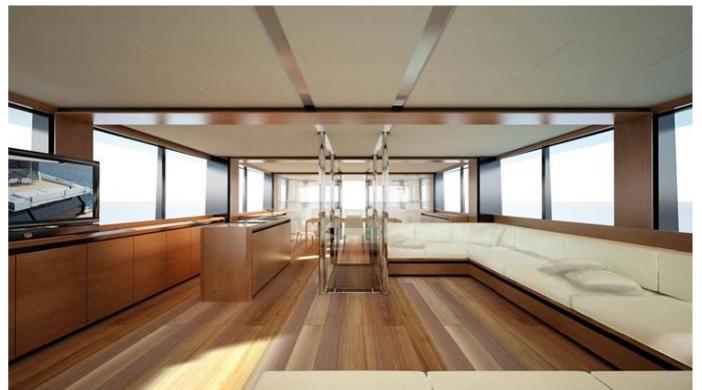

MORE PHOTOS, VIDEO OR INTERACTIVE DECK PLANS:

[CLICK HERE](#)

This document is not contractual. The yacht charters and their particulars displayed in the results above are displayed in good faith and whilst believed to be correct are not guaranteed. YachtCharterFleet.com does not warrant or assume any legal liability or responsibility for the accuracy, completeness, or usefulness of any information and/or images displayed. All information is subject to change without notice and is without warranty. Your preferred charter broker should provide you with yacht specifications, brochure and rates for your chosen dates during your charter yacht selection process. Starting prices are shown in a range of currencies for a one-week charter, unless otherwise indicated.