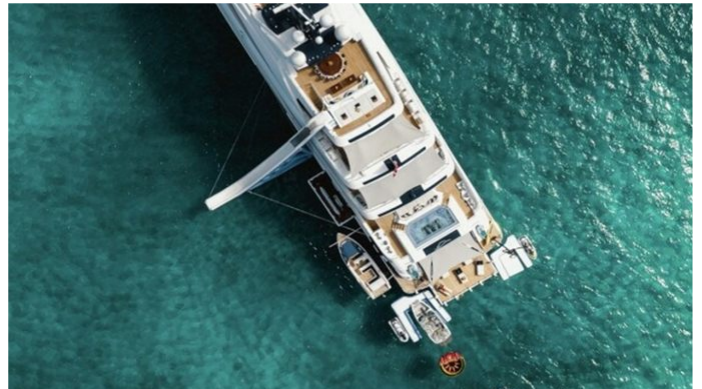

MORE PHOTOS, VIDEO OR INTERACTIVE DECK PLANS:

[CLICK HERE](#)

This document is not contractual. The yacht charters and their particulars displayed in the results above are displayed in good faith and whilst believed to be correct are not guaranteed. YachtCharterFleet.com does not warrant or assume any legal liability or responsibility for the accuracy, completeness, or usefulness of any information and/or images displayed. All information is subject to change without notice and is without warranty. Your preferred charter broker should provide you with yacht specifications, brochure and rates for your chosen dates during your charter yacht selection process. Starting prices are shown in a range of currencies for a one-week charter, unless otherwise indicated.