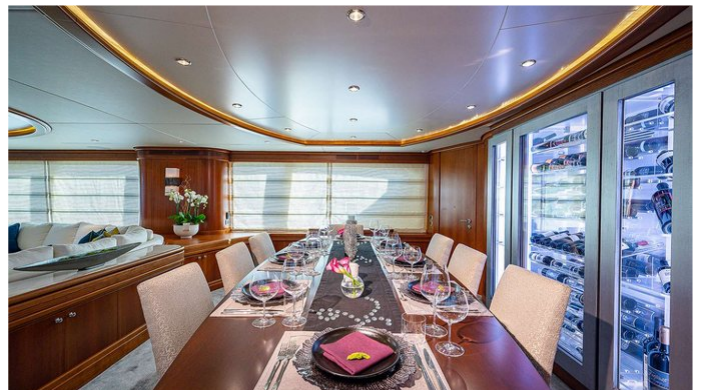

MORE PHOTOS, VIDEO OR INTERACTIVE DECK PLANS:

[CLICK HERE](#)

This document is not contractual. The yacht charters and their particulars displayed in the results above are displayed in good faith and whilst believed to be correct are not guaranteed. YachtCharterFleet.com does not warrant or assume any legal liability or responsibility for the accuracy, completeness, or usefulness of any information and/or images displayed. All information is subject to change without notice and is without warranty. Your preferred charter broker should provide you with yacht specifications, brochure and rates for your chosen dates during your charter yacht selection process. Starting prices are shown in a range of currencies for a one-week charter, unless otherwise indicated.