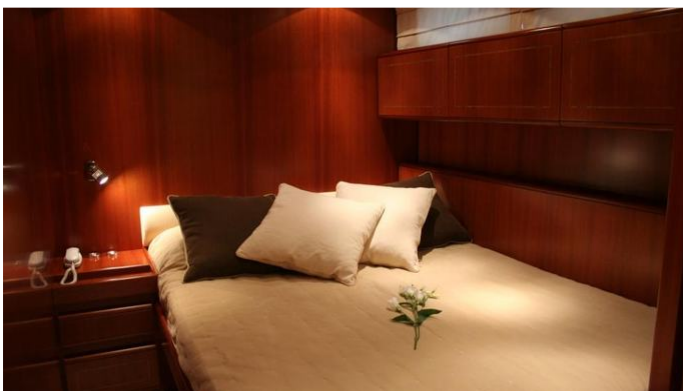

MORE PHOTOS, VIDEO OR INTERACTIVE DECK PLANS:

[CLICK HERE](#)