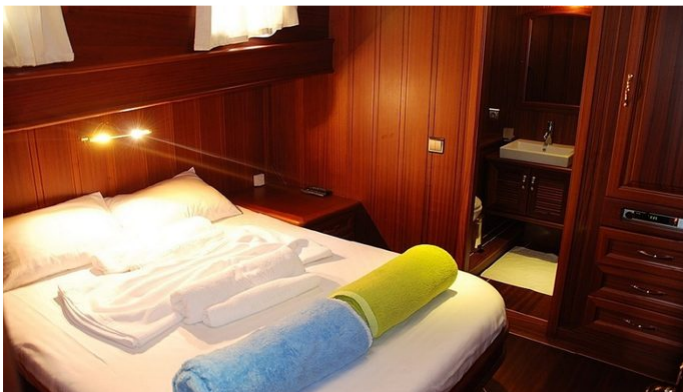

MORE PHOTOS, VIDEO OR INTERACTIVE DECK PLANS:

[CLICK HERE](#)