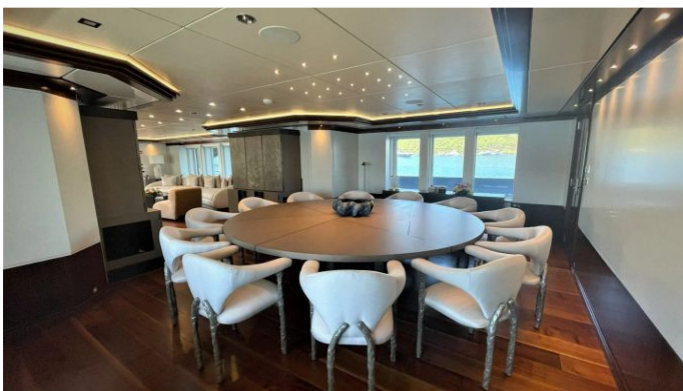

MORE PHOTOS, VIDEO OR INTERACTIVE DECK PLANS:

[CLICK HERE](#)

This document is not contractual. The yacht charters and their particulars displayed in the results above are displayed in good faith and whilst believed to be correct are not guaranteed. YachtCharterFleet.com does not warrant or assume any legal liability or responsibility for the accuracy, completeness, or usefulness of any information and/or images displayed. All information is subject to change without notice and is without warranty. Your preferred charter broker should provide you with yacht specifications, brochure and rates for your chosen dates during your charter yacht selection process. Starting prices are shown in a range of currencies for a one-week charter, unless otherwise indicated.