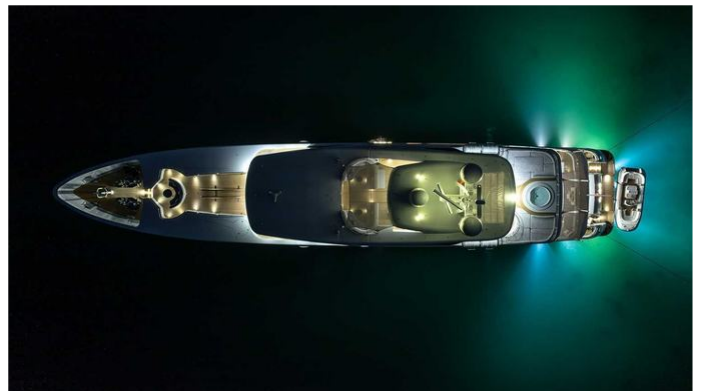

MORE PHOTOS, VIDEO OR INTERACTIVE DECK PLANS:

[CLICK HERE](#)

This document is not contractual. The yacht charters and their particulars displayed in the results above are displayed in good faith and whilst believed to be correct are not guaranteed. YachtCharterFleet.com does not warrant or assume any legal liability or responsibility for the accuracy, completeness, or usefulness of any information and/or images displayed. All information is subject to change without notice and is without warranty. Your preferred charter broker should provide you with yacht specifications, brochure and rates for your chosen dates during your charter yacht selection process. Starting prices are shown in a range of currencies for a one-week charter, unless otherwise indicated.