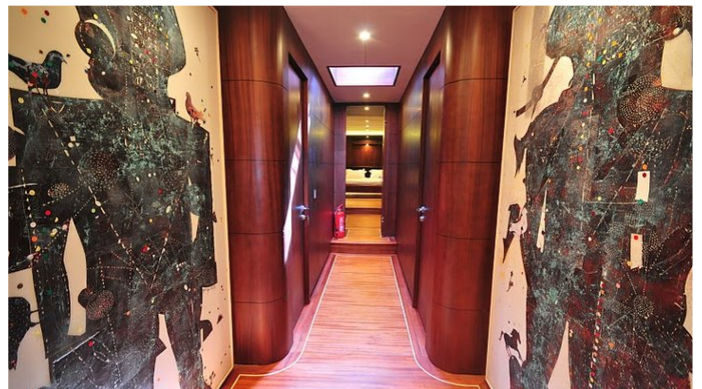

FOR MORE INFORMATION:

[CLICK HERE](#) 

or SCAN QR CODE

MORE PHOTOS, VIDEO OR INTERACTIVE DECK PLANS:

[CLICK HERE](#)

CASA DELL ARTE II YACHT CHARTER

Superyacht CASA DELL ARTE II was built in 2009 by ADA Yacht Works. She is a 39m / 127'11 Custom sail yacht with exterior design by . Casa Dell Arte II offers accommodation for up to 10 guests in 5 cabins with additional room for her crew of . She features a variety of amenities to ensure comfortable charter vacations, including Air Conditioning. She also carries an impressive collection of toys as listed below.

CASA DELL ARTE II AMENITIES & TOYS

Air Conditioning

For a full up-to-date list of leisure facilities or amenities onboard Sail Yacht Casa Dell Arte II please contact your Yacht Charter Broker prior to booking your vacation. If there is a particular water toy that you would like, but it is not listed, then it may be possible to rent this equipment for you.