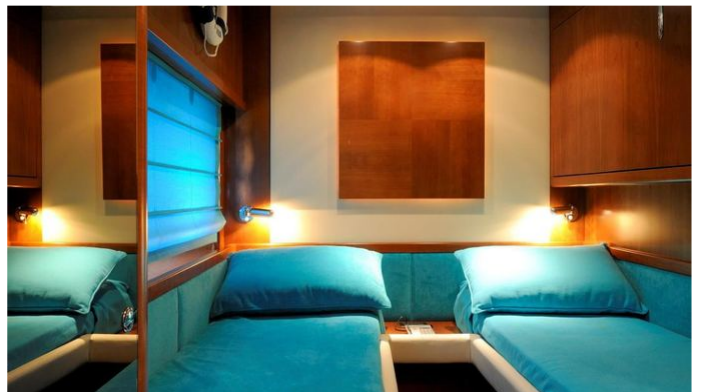

CRUISING SPEED
35 Knots

ACCOMMODATION

GUESTS	CABINS	CREW
8	4	3

CABIN CONFIGURATION

1 Master 1 VIP
2 Twin

CHARTER RATES

SUMMER
from
€28,000 / week + expenses

WINTER
from
€28,000 / week + expenses

Details correct as of 15 May, 2024

FOR MORE INFORMATION:

[CLICK HERE](#) 

or SCAN QR CODE

MORE PHOTOS, VIDEO OR INTERACTIVE DECK PLANS:

[CLICK HERE](#)

A&I YACHT CHARTER

Superyacht A&I was built in 2006 by Alfamarine. She is a 23.8m / 78'1 Alfamarine 78 motor yacht with exterior design by . A&I offers accommodation for up to 8 guests in 4 cabins with additional room for her crew of 3. She features a variety of amenities to ensure comfortable charter vacations. She also carries an impressive collection of toys as listed below.

A&I AMENITIES & TOYS

Wi-Fi

Air Conditioning

For a full up-to-date list of leisure facilities or amenities onboard Motor Yacht A&I please contact your Yacht Charter Broker prior to booking your vacation. If there is a particular water toy that you would like, but it is not listed, then it may be possible to rent this equipment for you.