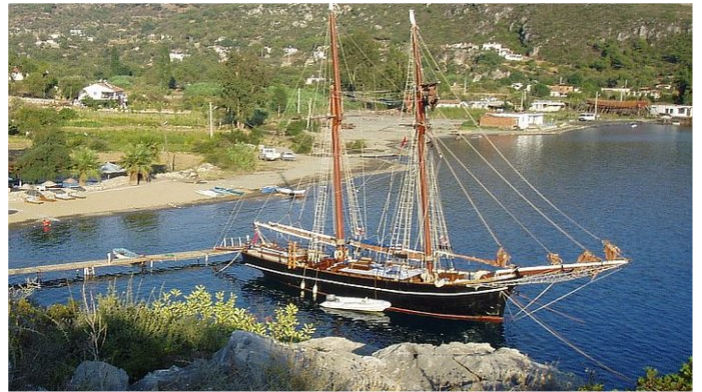

MORE PHOTOS, VIDEO OR INTERACTIVE DECK PLANS:

[CLICK HERE](#)