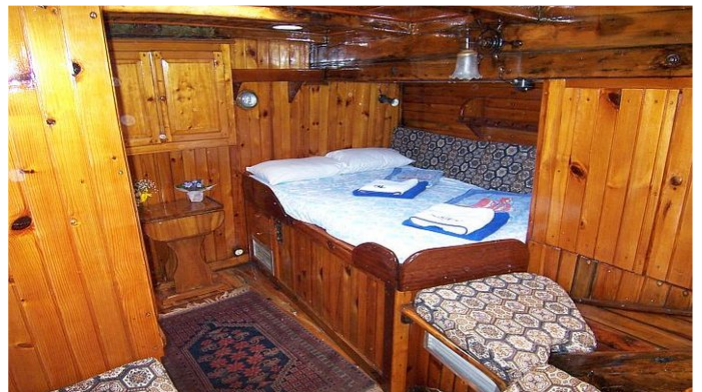

MORE PHOTOS, VIDEO OR INTERACTIVE DECK PLANS:

[CLICK HERE](#)