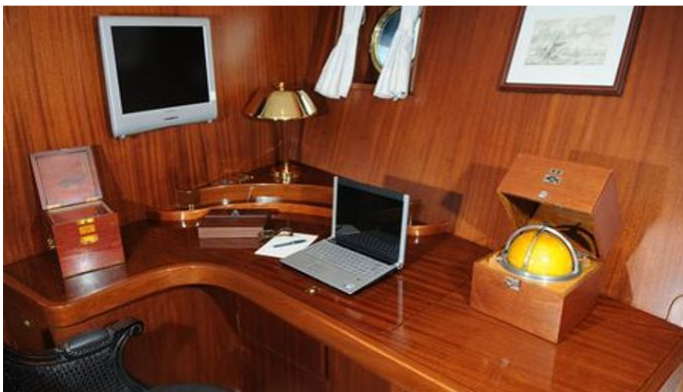

MORE PHOTOS, VIDEO OR INTERACTIVE DECK PLANS:

[CLICK HERE](#)

This document is not contractual. The yacht charters and their particulars displayed in the results above are displayed in good faith and whilst believed to be correct are not guaranteed. YachtCharterFleet.com does not warrant or assume any legal liability or responsibility for the accuracy, completeness, or usefulness of any information and/or images displayed. All information is subject to change without notice and is without warranty. Your preferred charter broker should provide you with yacht specifications, brochure and rates for your chosen dates during your charter yacht selection process. Starting prices are shown in a range of currencies for a one-week charter, unless otherwise indicated.