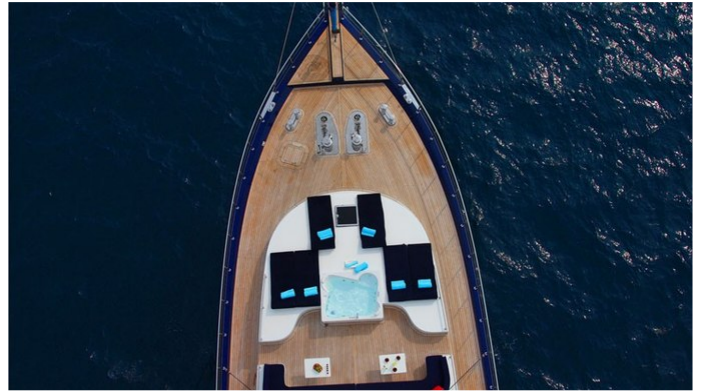

PERLA DEL MARE

Yacht Charter Details for 'Perla del Mare', the 42.19m Superyacht built by Saba

SPECIFICATIONS

LENGTH
42.19m / 138'5

BEAM DRAFT
9m / 29'6 3.9m / 12'10

YEAR REFIT
2010

CRUISING SPEED
11 Knots

ACCOMMODATION

[CLICK HERE](#) 

or SCAN QR CODE

MORE PHOTOS, VIDEO OR INTERACTIVE DECK PLANS:

 [CLICK HERE](#)

PERLA DEL MARE YACHT CHARTER

Superyacht PERLA DEL MARE was built in 2010 by Saba. She is a 42.19m / 138'5 Custom sail yacht with exterior design by Naval Studio and interior styling by Sabahattin Ucar Naval Studio . Perla del Mare offers accommodation for up to 12 guests in 6 cabins with additional room for her crew of 7. She features a variety of amenities to ensure comfortable charter vacations, including, Air Conditioning, WiFi connection on board & Deck Jacuzzi. She also carries an impressive collection of toys as listed below.

PERLA DEL MARE AMENITIES & TOYS

Jacuzzi

Wi-Fi

Deck Jacuzzi

Air Conditioning

For a full up-to-date list of leisure facilities or amenities onboard Sail Yacht Perla del Mare please contact your Yacht Charter Broker prior to booking your vacation. If there is a particular water toy that you would like, but it is not listed, then it may be possible to rent this equipment for you.