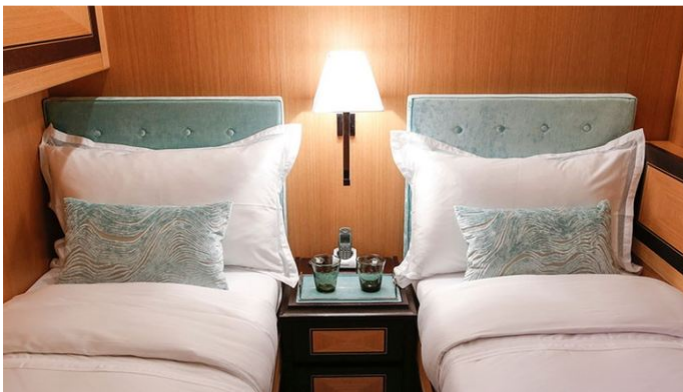

MORE PHOTOS, VIDEO OR INTERACTIVE DECK PLANS:

[CLICK HERE](#)