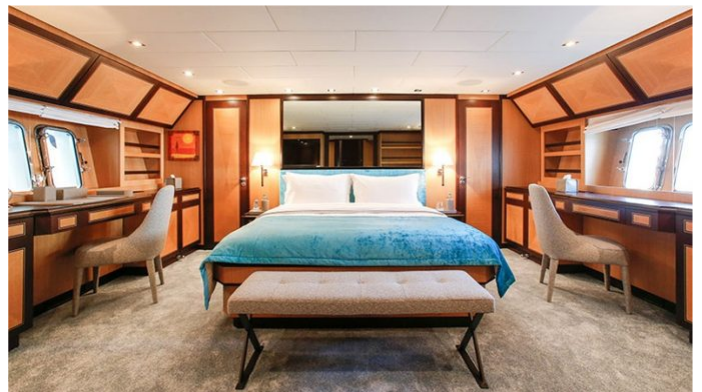

MORE PHOTOS, VIDEO OR INTERACTIVE DECK PLANS:

[CLICK HERE](#)