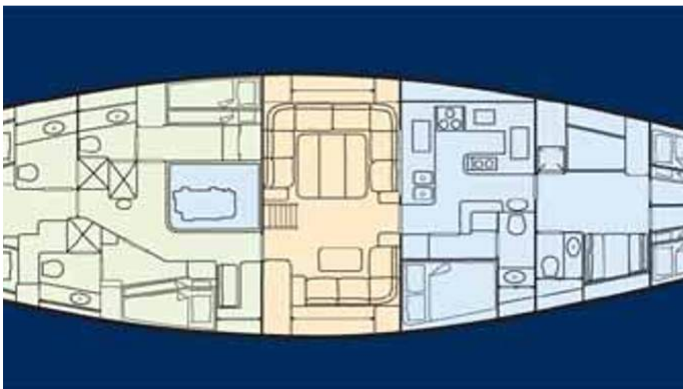

MORE PHOTOS, VIDEO OR INTERACTIVE DECK PLANS:

[CLICK HERE](#)

This document is not contractual. The yacht charters and their particulars displayed in the results above are displayed in good faith and whilst believed to be correct are not guaranteed. YachtCharterFleet.com does not warrant or assume any legal liability or responsibility for the accuracy, completeness, or usefulness of any information and/or images displayed. All information is subject to change without notice and is without warranty. Your preferred charter broker should provide you with yacht specifications, brochure and rates for your chosen dates during your charter yacht selection process. Starting prices are shown in a range of currencies for a one-week charter, unless otherwise indicated.