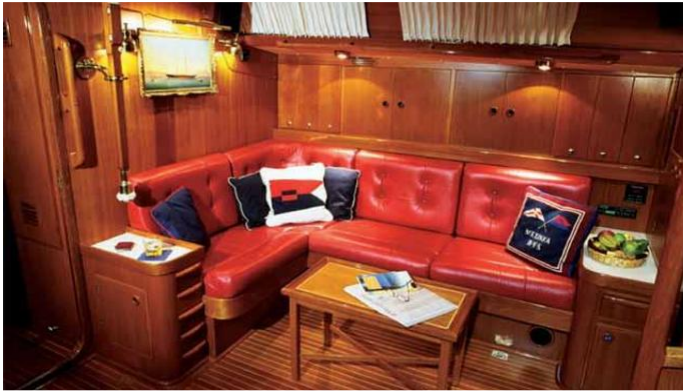

MORE PHOTOS, VIDEO OR INTERACTIVE DECK PLANS:

[CLICK HERE](#)

This document is not contractual. The yacht charters and their particulars displayed in the results above are displayed in good faith and whilst believed to be correct are not guaranteed. YachtCharterFleet.com does not warrant or assume any legal liability or responsibility for the accuracy, completeness, or usefulness of any information and/or images displayed. All information is subject to change without notice and is without warranty. Your preferred charter broker should provide you with yacht specifications, brochure and rates for your chosen dates during your charter yacht selection process. Starting prices are shown in a range of currencies for a one-week charter, unless otherwise indicated.