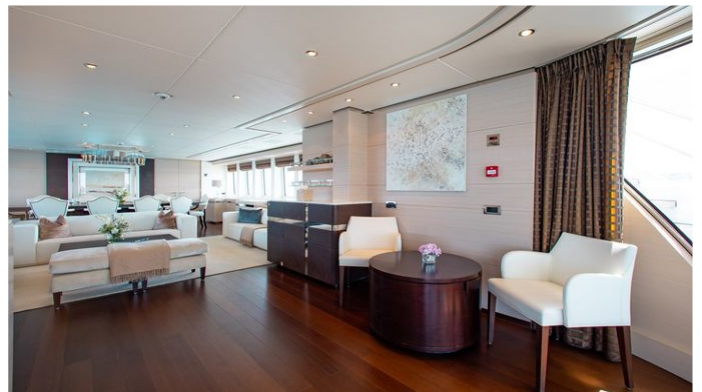

MORE PHOTOS, VIDEO OR INTERACTIVE DECK PLANS:

[CLICK HERE](#)

This document is not contractual. The yacht charters and their particulars displayed in the results above are displayed in good faith and whilst believed to be correct are not guaranteed. YachtCharterFleet.com does not warrant or assume any legal liability or responsibility for the accuracy, completeness, or usefulness of any information and/or images displayed. All information is subject to change without notice and is without warranty. Your preferred charter broker should provide you with yacht specifications, brochure and rates for your chosen dates during your charter yacht selection process. Starting prices are shown in a range of currencies for a one-week charter, unless otherwise indicated.