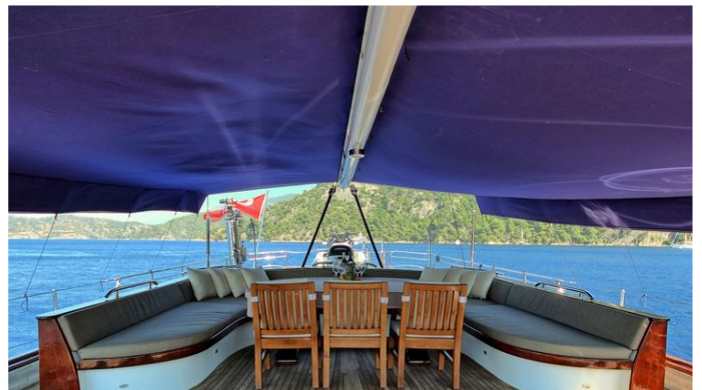

NAUTILUS

Yacht Charter Details for 'Nautilus', the 38m Superyacht built by Nord Winds

SPECIFICATIONS

LENGTH
38m / 124'8

BEAM DRAFT
7.6m / 24'11 3.85m / 12'8

YEAR REFIT
2008 2015

CRUISING SPEED
12 Knots

ACCOMMODATION

or SCAN QR CODE

MORE PHOTOS, VIDEO OR INTERACTIVE DECK PLANS:

[CLICK HERE](#)

NAUTILUS YACHT CHARTER

Superyacht NAUTILUS was built in 2008 by Nord Winds. She is a 38m / 124'8 sail yacht with exterior design by Robert Delus and interior styling by Robert Delus . Nautilus offers accommodation for up to 10 guests in 5 cabins with additional room for her crew of 6. She features a variety of amenities to ensure comfortable charter vacations, including, Air Conditioning, WiFi connection on board & Deck Jacuzzi. She also carries an impressive collection of toys as listed below.

NAUTILUS AMENITIES & TOYS

Jacuzzi

Wi-Fi

Ipod Docking

Deck Jacuzzi

Sauna

Air Conditioning

Satellite TV

For a full up-to-date list of leisure facilities or amenities onboard Sail Yacht Nautilus please contact your Yacht Charter Broker prior to booking your vacation. If there is a particular water toy that you would like, but it is not listed, then it may be possible to rent this equipment for you.