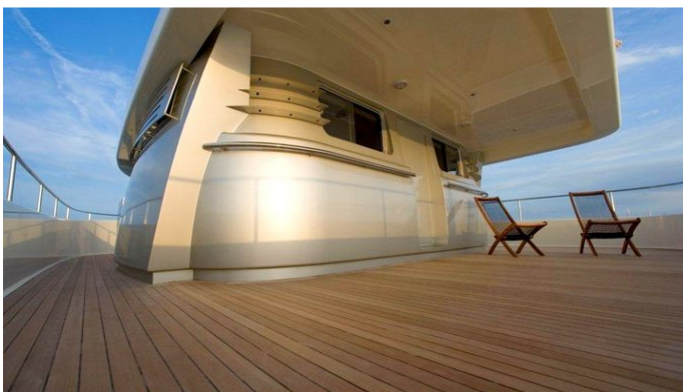

MORE PHOTOS, VIDEO OR INTERACTIVE DECK PLANS:

[CLICK HERE](#)