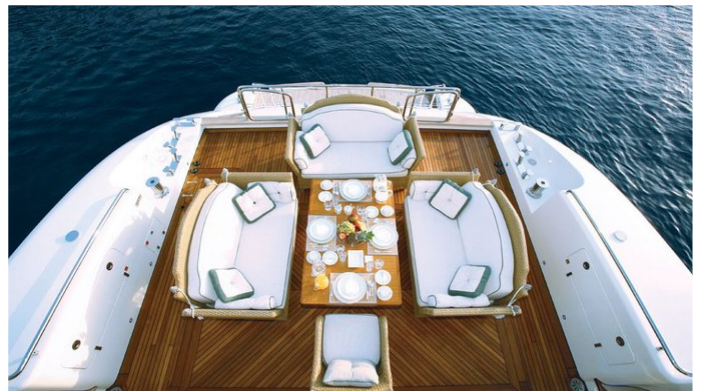

MORE PHOTOS, VIDEO OR INTERACTIVE DECK PLANS:

[CLICK HERE](#)