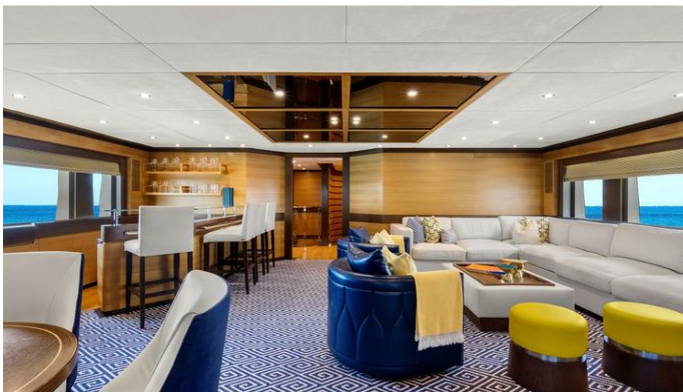

MORE PHOTOS, VIDEO OR INTERACTIVE DECK PLANS:

[CLICK HERE](#)

This document is not contractual. The yacht charters and their particulars displayed in the results above are displayed in good faith and whilst believed to be correct are not guaranteed. YachtCharterFleet.com does not warrant or assume any legal liability or responsibility for the accuracy, completeness, or usefulness of any information and/or images displayed. All information is subject to change without notice and is without warranty. Your preferred charter broker should provide you with yacht specifications, brochure and rates for your chosen dates during your charter yacht selection process. Starting prices are shown in a range of currencies for a one-week charter, unless otherwise indicated.