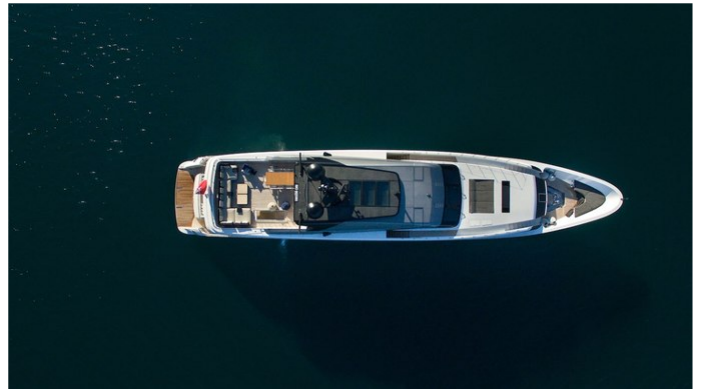

YachtCharterFleet

THE SMARTEST WAY TO SEARCH

ASTERI

Yacht Charter Details for 'Asteri', the 40m Superyacht built by Sanlorenzo

SPECIFICATIONS

LENGTH
40m / 131'3

BEAM DRAFT
7.9m / 25'11 2.35m / 7'9

YEAR REFIT
2011 2020

CRUISING SPEED
18 Knots

ACCOMMODATION

GUESTS CABINS CREW
12 5 6

CABIN CONFIGURATION

1 Master 1 VIP
1 Double 2 Twin

CHARTER RATES

SUMMER
from
€140,000 / week + expenses

WINTER
from
€140,000 / week + expenses

Details correct as of 10 May, 2024

FOR MORE INFORMATION:

[CLICK HERE](#)

or SCAN QR CODE

MORE PHOTOS, VIDEO OR INTERACTIVE DECK PLANS:

[CLICK HERE](#)

ASTERI YACHT CHARTER

Superyacht ASTERI was built in 2011 by Sanlorenzo. She is a 40m / 131'3 40Alloy motor yacht with exterior design by Francesco Paszkowski Design and interior styling by Owner . Asteri offers accommodation for up to 12 guests in 5 cabins with additional room for her crew of 6. She features a variety of amenities to ensure comfortable charter vacations, including, Air Conditioning, WiFi connection on board, Deck Jacuzzi, Gym/exercise equipment & Stabilizers at Anchor. She also carries an impressive collection of toys as listed below.

ASTERI AMENITIES & TOYS

Jacuzzi

Wi-Fi

At-Anchor Stabilizers

Deck Jacuzzi

Gym

Air Conditioning

For a full up-to-date list of leisure facilities or amenities onboard Motor Yacht Asteri please contact your Yacht Charter Broker prior to booking your vacation. If there is a particular water toy that you would like, but it is not listed, then it may be possible to rent this equipment for you.