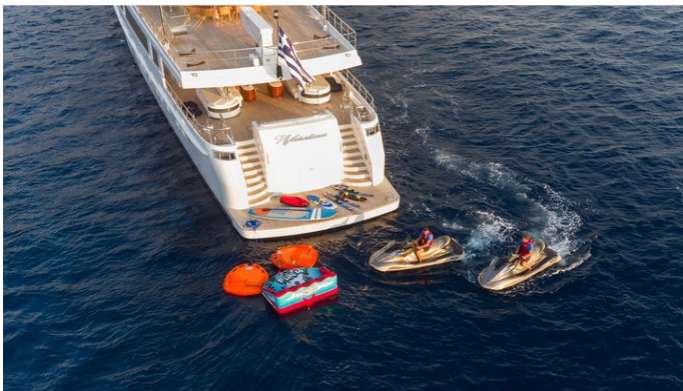

YachtCharterFleet

THE SMARTEST WAY TO SEARCH

O'NATALINA

Yacht Charter Details for 'O'Natalina', the 56m Superyacht built by Picchiotti

SPECIFICATIONS

LENGTH
56m / 183'9

BEAM DRAFT
8.9m / 29'2 2.3m / 7'7

YEAR REFIT
1985 2017

Details correct as of 16 May, 2024

FOR MORE INFORMATION:

[CLICK HERE](#)

or SCAN QR CODE

MORE PHOTOS, VIDEO OR INTERACTIVE DECK PLANS:

[CLICK HERE](#)

O'NATALINA YACHT CHARTER

Superyacht O'NATALINA was built in 1985 by Picchiotti. She is a 56m / 183'9 Custom motor yacht with exterior design by Picchiotti and interior styling by Picchiotti . O'Natalina offers accommodation for up to 12 guests in 7 cabins with additional room for her crew of 12. She features a variety of amenities to ensure comfortable charter vacations, including, Air Conditioning & Stabilisers underway. She also carries an impressive collection of toys as listed below.

O'NATALINA AMENITIES & TOYS

Stabilizers Underway

Exterior Bar

Crane

Sun Deck

Wi-Fi

Swimming Platform

Satcom

Dance Floor

Air Conditioning

Inflatable Water Slide

Satellite TV

For a full up-to-date list of leisure facilities or amenities onboard Motor Yacht O'Natalina please contact your Yacht Charter Broker prior to booking your vacation. If there is a particular water toy that you would like, but it is not listed, then it may be possible to rent this equipment for you.