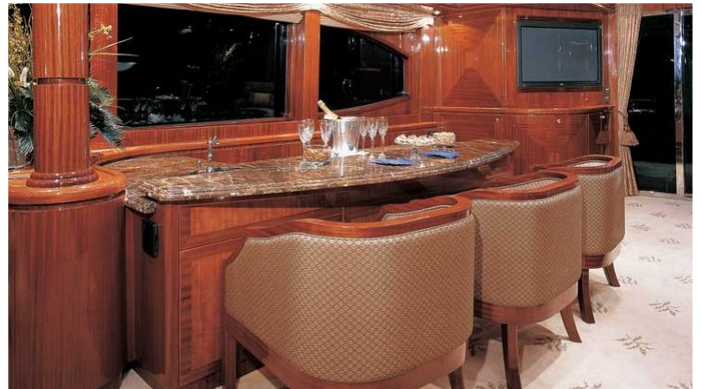

MORE PHOTOS, VIDEO OR INTERACTIVE DECK PLANS:

[CLICK HERE](#)

CAMELOT YACHT CHARTER

Superyacht CAMELOT was built in 2008 by Hargrave. She is a 30.48m / 100' motor yacht with exterior design by Hargrave and interior styling by Yacht Interiors by Shelley . Camelot offers accommodation for up to 8 guests in 4 cabins with additional room for her crew of 5. She features a variety of amenities to ensure comfortable charter vacations, including, Air Conditioning, WiFi connection on board & Deck Jacuzzi. She also carries an impressive collection of toys as listed below.

CAMELOT AMENITIES & TOYS

Jacuzzi

Wi-Fi

Air Conditioning

For a full up-to-date list of leisure facilities or amenities onboard Motor Yacht Camelot please contact your Yacht Charter Broker prior to booking your vacation. If there is a particular water toy that you would like, but it is not listed, then it may be possible to rent this equipment for you.