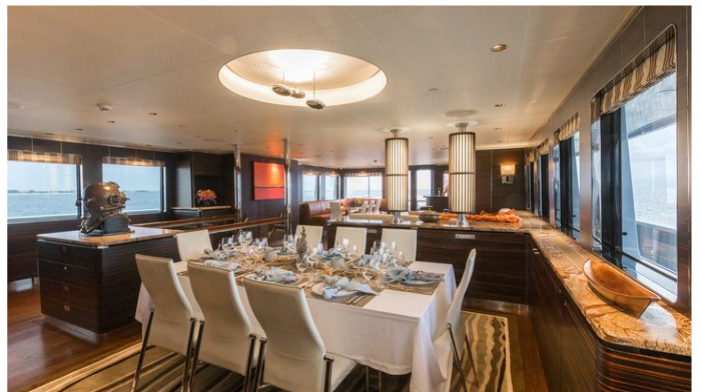

CRUISING SPEED
13 Knots

ACCOMMODATION

GUESTS CABINS CREW
9 **5** **11**

CABIN CONFIGURATION

1 Master 1 VIP
1 Double 1 Twin
1 Single

CHARTER RATES

SUMMER
from
\$185,000 / week + expenses

WINTER
from
\$99,500 / week + expenses

Details correct as of 10 May, 2024

FOR MORE INFORMATION:

[CLICK HERE](#)

or SCAN QR CODE

MORE PHOTOS, VIDEO OR INTERACTIVE DECK PLANS:

[CLICK HERE](#)

AVALON YACHT CHARTER

Superyacht AVALON was built in 2010 by Cheoy Lee. She is a 45.79m / 150'3 Marco Polo Series motor yacht with exterior design by Ron Holland Design and interior styling by KCA International Interior Architects . Avalon offers accommodation for up to 9 guests in 5 cabins with additional room for her crew of 11. She features a variety of amenities to ensure comfortable charter vacations, including, At Anchor Stabilizers, Bow Thruster, GYM, Stern Thruster & Swimming Platform. She also carries an impressive collection of toys as listed below.

AVALON AMENITIES & TOYS

Bow Thruster

Stern Thruster

Swimming Platform

At-Anchor Stabilizers

Gym

Inflatable Water Slide

For a full up-to-date list of leisure facilities or amenities onboard Motor Yacht Avalon please contact your Yacht Charter Broker prior to booking your vacation. If there is a particular water toy that you would like, but it is not listed, then it may be possible to rent this equipment for you.