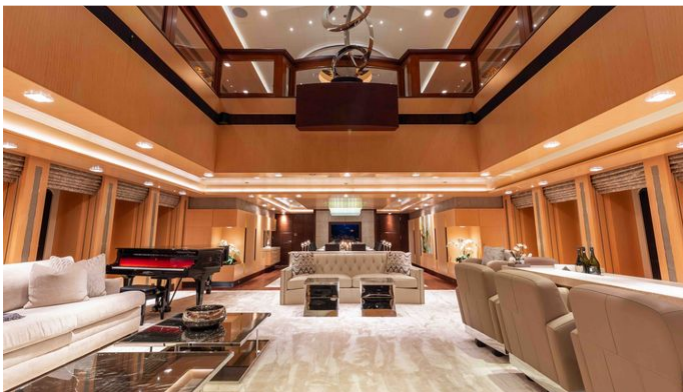

MORE PHOTOS, VIDEO OR INTERACTIVE DECK PLANS:

[CLICK HERE](#)