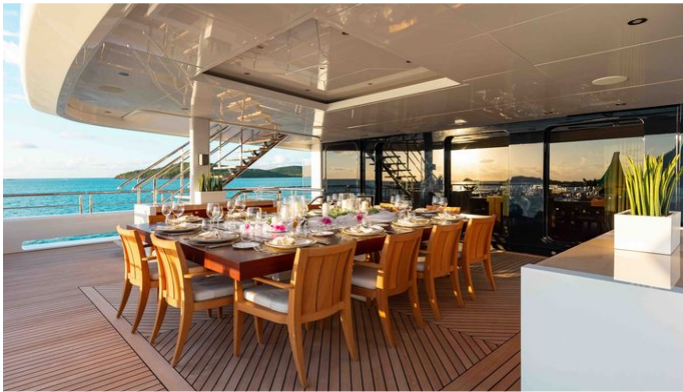

MORE PHOTOS, VIDEO OR INTERACTIVE DECK PLANS:

[CLICK HERE](#)