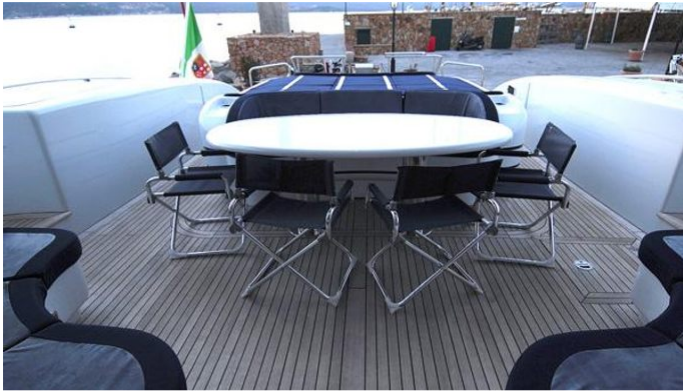

MORE PHOTOS, VIDEO OR INTERACTIVE DECK PLANS:

[CLICK HERE](#)