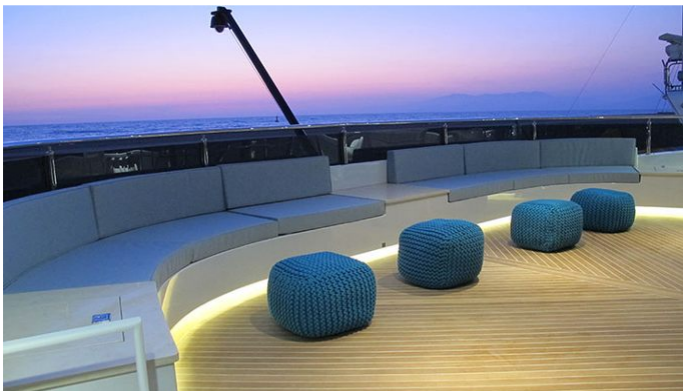

[CLICK HERE](#)

or SCAN QR CODE

MORE PHOTOS, VIDEO OR INTERACTIVE DECK PLANS:

[CLICK HERE](#)

SHU U RITE YACHT CHARTER

Superyacht SHU U RITE was built in 2013 by Curvelle. She is a 34.11m / 111'11 Custom motor yacht with exterior design by Incat Crowther and interior styling by Lila-Lou London . Shu U Rite offers accommodation for up to 12 guests in 6 cabins with additional room for her crew of 6. She features a variety of amenities to ensure comfortable charter vacations, including, Air Conditioning, WiFi connection on board, Deck Jacuzzi & Beach Club. She also carries an impressive collection of toys as listed below.

SHU U RITE AMENITIES & TOYS

 Jacuzzi	 Exterior Bar	 Sun Deck
 Wi-Fi	 Swimming Platform	 Sunpads
 Deck Jacuzzi	 Beach Club	 Air Conditioning
 Games Consoles		

For a full up-to-date list of leisure facilities or amenities onboard Motor Yacht Shu U Rite please contact your Yacht Charter Broker prior to booking your vacation. If there is a particular water toy that you would like, but it is not listed, then it may be possible to rent this equipment for you.