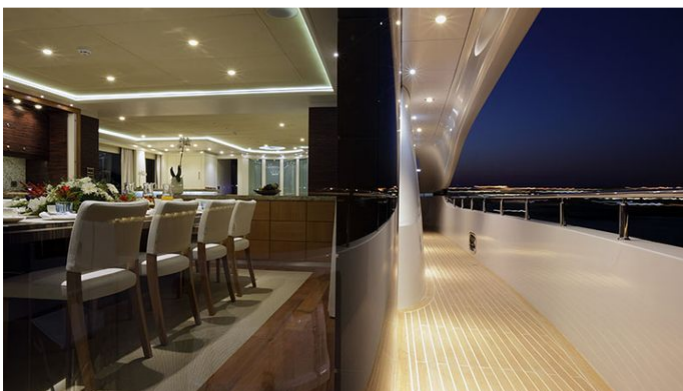

[CLICK HERE](#)

or SCAN QR CODE

MORE PHOTOS, VIDEO OR INTERACTIVE DECK PLANS:

[CLICK HERE](#)

SHU U RITE YACHT CHARTER

Superyacht SHU U RITE was built in 2013 by Curvelle. She is a 34.11m / 111'11 Custom motor yacht with exterior design by Incat Crowther and interior styling by Lila-Lou London . Shu U Rite offers accommodation for up to 12 guests in 6 cabins with additional room for her crew of 6. She features a variety of amenities to ensure comfortable charter vacations, including, Air Conditioning, WiFi connection on board, Deck Jacuzzi & Beach Club. She also carries an impressive collection of toys as listed below.

SHU U RITE AMENITIES & TOYS

 Jacuzzi	 Exterior Bar	 Sun Deck
 Wi-Fi	 Swimming Platform	 Sunpads
 Deck Jacuzzi	 Beach Club	 Air Conditioning
 Games Consoles		

For a full up-to-date list of leisure facilities or amenities onboard Motor Yacht Shu U Rite please contact your Yacht Charter Broker prior to booking your vacation. If there is a particular water toy that you would like, but it is not listed, then it may be possible to rent this equipment for you.